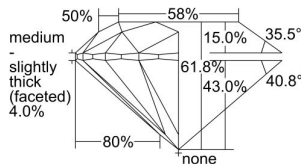

GIA®

FACSIMILE

GIA REPORT

5416427044

Verify this report at GIA.edu

GIA NATURAL DIAMOND DOSSIER®

November 29, 2021
GIA Report Number 5416427044
Shape and Cutting Style ..... Round Brilliant
Measurements ..... 5.17 - 5.21 x 3.21 mm

GRADING RESULTS

Carat Weight ..... 0.53 carat
Color Grade ..... G
Clarity Grade VVS1
Cut Grade ..... Excellent

ADDITIONAL GRADING INFORMATION

Polish ..... Excellent
Symmetry ..... Excellent
Fluorescence ..... None
Clarity Characteristics ..... Cloud, Feather
Inscription(s): GIA 5416427044

PROPORTIONS

Profile to actual proportions

GRADING SCALES

GIA COLOR SCALE

COLORED	D
	E
	F
	G
	H
	I
	J
NEAR COLORLESS	K
	L
	M
	N
	O
	P
	Q
	R
	S
	T
	U
	V
	W
	X
	Y
LIGHT	Z

GIA CLARITY SCALE

FLAWLESS	VERY VERY SLIGHTLY INCLUDED	VVS₁	VVS₂	VS₁	VS₂	SI₁	SI₂	I₁	I₂	I₃	
											VERY SLIGHTLY INCLUDED
INTERNALLY FLAWLESS											

GIA CUT SCALE

EXCELLENT
VERY GOOD
GOOD
FAIR
POOR