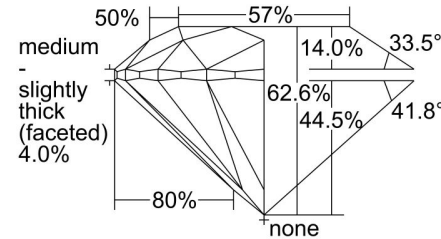

### GIA NATURAL DIAMOND GRADING REPORT

April 16, 2024  
 GIA Report Number ..... 5231253698  
 Shape and Cutting Style ..... Round Brilliant  
 Measurements ..... 7.32 - 7.35 x 4.59 mm

### GRADING RESULTS

Carat Weight ..... 1.50 carat  
 Color Grade ..... K  
 Clarity Grade ..... I1  
 Cut Grade ..... Excellent

### PROPORTIONS

Profile to actual proportions