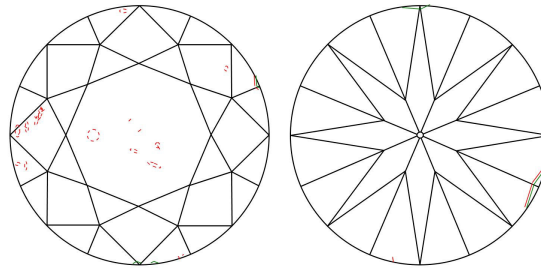

GIA NATURAL DIAMOND GRADING REPORT

July 13, 2018
 GIA Report Number 2294824215
 Shape and Cutting Style Round Brilliant
 Measurements 6.18 - 6.20 x 4.04 mm

GRADING RESULTS

Carat Weight 1.01 carat
 Color Grade H
 Clarity Grade VS2
 Cut Grade Good

ADDITIONAL GRADING INFORMATION

Polish Excellent
 Symmetry Excellent
 Fluorescence None
 Inscription(s): GIA 2294824215

Comments: Additional clouds, pinpoints and surface graining are not shown.

PROPORTIONS

Profile to actual proportions

CLARITY CHARACTERISTICS

KEY TO SYMBOLS*

-  Cloud
-  Needle
-  Indented Natural
-  Natural

* Red symbols denote internal characteristics (inclusions). Green or black symbols denote external characteristics (blemishes). Diagram is an approximate representation of the diamond, and symbols shown indicate type, position, and approximate size of clarity characteristics. All clarity characteristics may not be shown. Details of finish are not shown.