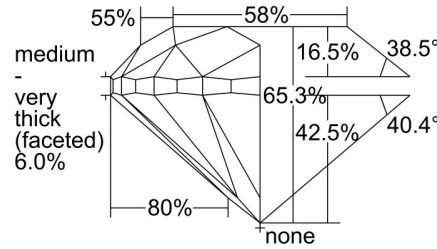

GIA NATURAL DIAMOND GRADING REPORT

July 13, 2018
 GIA Report Number 2294824215
 Shape and Cutting Style Round Brilliant
 Measurements 6.18 - 6.20 x 4.04 mm

GRADING RESULTS

Carat Weight 1.01 carat
 Color Grade H
 Clarity Grade VS2
 Cut Grade Good

Profile to actual proportions

CLARITY CHARACTERISTICS

KEY TO SYMBOLS*

-  Cloud
-  Needle
-  Indented Natural
-  Natural

* Red symbols denote internal characteristics (inclusions). Green or black symbols denote external characteristics (blemishes). Diagram is an approximate representation of the diamond, and symbols shown indicate type, position, and approximate size of clarity characteristics. All clarity characteristics may not be shown. Details of finish are not shown.