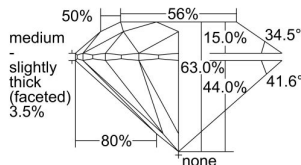

GIA®

FACSIMILE

GIA REPORT

2447958414

Verify this report at GIA.edu

GIA NATURAL DIAMOND DOSSIER®

October 19, 2022
GIA Report Number **2447958414**
Shape and Cutting Style ..... **Round Brilliant**
Measurements ..... **6.16 - 6.18 x 3.89 mm**

GRADING RESULTS

Carat Weight ..... **0.90 carat**
Color Grade ..... **H**
Clarity Grade **VS1**
Cut Grade ..... **Excellent**

ADDITIONAL GRADING INFORMATION

Polish ..... **Excellent**
Symmetry ..... **Excellent**
Fluorescence ..... **None**
Clarity Characteristics ..... **Crystal, Cloud**
Inscription(s): **GIA 2447958414**

PROPORTIONS

Profile to actual proportions

GRADING SCALES

GIA COLOR SCALE

COLORESS	D
	E
	F
	G
	H
	I
	J
NEAR COLORESS	K
	L
FAINT	M
	N
	O
	P
VERY LIGHT	Q
	R
	S
	T
	U
	V
	W
	X
	Y
LIGHT	Z

GIA CLARITY SCALE

FLAWLESS	VERY VERY SLIGHTLY INCLUDED	VVS₁	
			VVS₂
INTERNALLY FLAWLESS	VERY SLIGHTLY INCLUDED	VS₁	
		VS₂	
SLIGHTLY INCLUDED	SLIGHTLY INCLUDED	SI₁	
		SI₂	
INCLUDED	INCLUDED	I₁	
		I₂	
		I₃	

GIA CUT SCALE

EXCELLENT	VERY GOOD	GOOD	FAIR	POOR