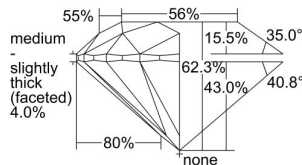

GIA®

FACSIMILE

GIA REPORT

1413853213

Verify this report at GIA.edu

GIA NATURAL DIAMOND DOSSIER®

January 07, 2022
GIA Report Number 1413853213
Shape and Cutting Style ..... Round Brilliant
Measurements ..... 5.15 - 5.19 x 3.22 mm

GRADING RESULTS

Carat Weight ..... 0.53 carat
Color Grade ..... J
Clarity Grade VS1
Cut Grade ..... Excellent

ADDITIONAL GRADING INFORMATION

Polish ..... Excellent
Symmetry ..... Excellent
Fluorescence ..... None
Clarity Characteristics ..... Cloud, Needle
Inscription(s): GIA 1413853213

PROPORTIONS

Profile to actual proportions

GRADING SCALES

GIA COLOR SCALE

COLORED	D
	E
	F
	G
	H
	I
	J
NEAR COLORLESS	K
	L
Faint	M
	N
	O
	P
Very Light	Q
	R
	S
	T
	U
	V
	W
	X
	Y
Light	Z

GIA CLARITY SCALE

FLAWLESS	VERY VERY SLIGHTLY INCLUDED	VS₁	VS₂	VS₁	SI₁	SI₂	I₁	I₂	I₃	
										FLAWLESS
INTERNALLY FLAWLESS	VERY SLIGHTLY INCLUDED									

GIA CUT SCALE

EXCELLENT
VERY GOOD
GOOD
FAIR
POOR