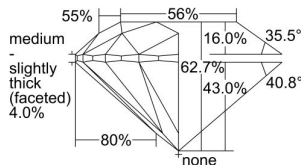

GIA®

FACSIMILE

GIA REPORT 7292858222

Verify this report at GIA.edu

GIA NATURAL DIAMOND DOSSIER®

July 24, 2018
GIA Report Number 7292858222
Shape and Cutting Style ..... Round Brilliant
Measurements ..... 4.34 - 4.36 x 2.73 mm

GRADING RESULTS

Carat Weight ..... 0.32 carat
Color Grade ..... F
Clarity Grade SI2
Cut Grade ..... Excellent

ADDITIONAL GRADING INFORMATION

Polish ..... Excellent
Symmetry ..... Excellent
Fluorescence ..... None
Clarity Characteristics ..... Cloud
Inscription(s): GIA 7292858222

PROPORTIONS

Profile to actual proportions

GRADING SCALES

GIA COLOR SCALE

COLOREDNESS	D
	E
	F
	G
	H
	I
	J
NEAR COLORLESS	K
	L
Faint	M
	N
	O
	P
Very Light	Q
	R
	S
	T
	U
	V
Light	W
	X
	Y
	Z

GIA CLARITY SCALE

VERY VERY SLIGHTLY INCLUDED	FLAWLESS
	INTERNALLY FLAWLESS
VERY SLIGHTLY INCLUDED	VVS₁
	VVS₂
SLIGHTLY INCLUDED	VS₁
	VS₂
INCLUDED	SI₁
	SI₂
INCLUDED	I₁
	I₂
	I₃

GIA CUT SCALE

EXCELLENT
VERY GOOD
GOOD
FAIR
POOR