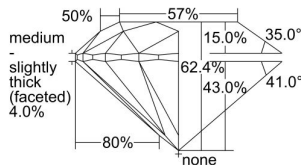

GIA®

FACSIMILE

GIA REPORT 6491687276

Verify this report at GIA.edu

GIA NATURAL DIAMOND DOSSIER®

June 18, 2024
GIA Report Number **6491687276**
Shape and Cutting Style ..... **Round Brilliant**
Measurements ..... **5.38 - 5.40 x 3.36 mm**

GRADING RESULTS

Carat Weight ..... **0.60 carat**
Color Grade ..... **F**
Clarity Grade **S11**
Cut Grade ..... **Excellent**

ADDITIONAL GRADING INFORMATION

Polish ..... **Excellent**
Symmetry ..... **Excellent**
Fluorescence ..... **None**
Clarity Characteristics..... **Crystal, Needle**
Inscription(s): **GIA 6491687276**

PROPORTIONS

Profile to actual proportions

GRADING SCALES

GIA COLOR SCALE	GIA CLARITY SCALE	GIA CUT SCALE	
D	FLAWLESS	EXCELLENT	
E	INTERNALLY FLAWLESS		
F		VVS₁	VERY GOOD
G	VVS₂		
H	VS₁	GOOD	
I	VS₂		
J	S1₁	FAIR	
K	S1₂		
L	I₁	POOR	
M	I₂		
N	I₃		
O