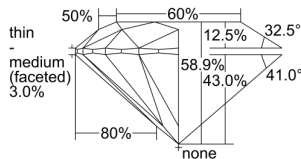

GIA®

FACSIMILE

GIA REPORT 2507007541

Verify this report at GIA.edu

GIA NATURAL DIAMOND DOSSIER®

July 23, 2024
GIA Report Number 2507007541
Shape and Cutting Style ..... Round Brilliant
Measurements ..... 4.39 - 4.41 x 2.59 mm

GRADING RESULTS

Carat Weight ..... 0.30 carat
Color Grade ..... E
Clarity Grade SI2
Cut Grade ..... Excellent

ADDITIONAL GRADING INFORMATION

Polish ..... Excellent
Symmetry ..... Excellent
Fluorescence ..... None
Clarity Characteristics ..... Crystal, Cloud
Inscription(s): GIA 2507007541

PROPORTIONS

Profile to actual proportions

GRADING SCALES

GIA COLOR SCALE	GIA CLARITY SCALE	GIA CUT SCALE	
D	FLAWLESS	EXCELLENT	
E	INTERNALLY FLAWLESS		
F		VVS₁	VERY GOOD
G	VVS₂		
H	VS₁	GOOD	
I	VS₂		
J	SI₁	FAIR	
K	SI₂		
L	I₁	POOR	
M	I₂		
N	I₃		
O			
P			
Q			
R			
S			
T			
U			
V			
W			
X			
Y			
Z