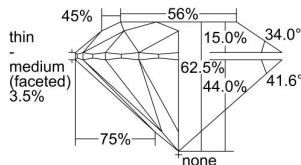

GIA®

FACSIMILE

GIA REPORT 6492687228

Verify this report at GIA.edu

GIA NATURAL DIAMOND DOSSIER®

June 18, 2024
GIA Report Number **6492687228**
Shape and Cutting Style ..... **Round Brilliant**
Measurements ..... **4.33 - 4.35 x 2.71 mm**

GRADING RESULTS

Carat Weight ..... **0.31 carat**
Color Grade ..... **F**
Clarity Grade **VS2**
Cut Grade ..... **Excellent**

ADDITIONAL GRADING INFORMATION

Polish ..... **Excellent**
Symmetry ..... **Excellent**
Fluorescence ..... **None**
Clarity Characteristics ..... **Cloud, Crystal, Feather**
Inscription(s): **GIA 6492687228**

PROPORTIONS

Profile to actual proportions