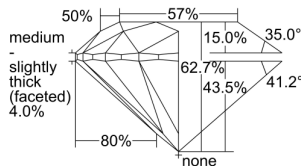

GIA®

FACSIMILE

GIA REPORT 6502035770

Verify this report at GIA.edu

GIA NATURAL DIAMOND DOSSIER®

July 29, 2024
GIA Report Number 6502035770
Shape and Cutting Style ..... Round Brilliant
Measurements ..... 5.72 - 5.75 x 3.60 mm

GRADING RESULTS

Carat Weight ..... 0.72 carat
Color Grade ..... G
Clarity Grade VVS1
Cut Grade ..... Excellent

ADDITIONAL GRADING INFORMATION

Polish ..... Excellent
Symmetry ..... Excellent
Fluorescence ..... None
Clarity Characteristics ..... Feather
Inscription(s): GIA 6502035770

PROPORTIONS

Profile to actual proportions

GRADING SCALES

GIA COLOR SCALE	GIA CLARITY SCALE	GIA CUT SCALE	
D	FLAWLESS	EXCELLENT	
E	INTERNALLY FLAWLESS		
F		VVS₁	VERY GOOD
G	VVS₂		
H	VS₁	GOOD	
I	VS₂		
J	SI₁	FAIR	
K	SI₂		
L	I₁	POOR	
M			
N	I₂		
O			
P	I₃		
Q			
R			
S			
T			
U			
V			
W			
X			
Y			
Z