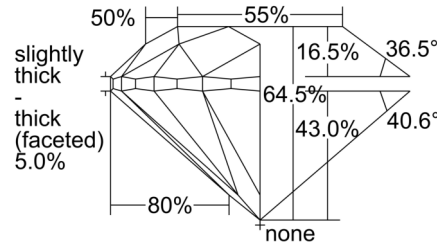

GIA REPORT
6502111249

Verify this report at GIA.edu

FACSIMILE

This is a digital representation of the original GIA Report. This representation might not be accepted in lieu of the original GIA Report in certain circumstances. The original GIA Report includes certain security features which are not reproducible on this facsimile.

GIA NATURAL DIAMOND GRADING REPORT

August 06, 2024
GIA Report Number 6502111249
Shape and Cutting Style ..... Round Brilliant
Measurements ..... 6.26 - 6.29 x 4.05 mm

GRADING RESULTS

Carat Weight ..... 1.01 carat
Color Grade ..... E
Clarity Grade SI1
Cut Grade ..... Very Good

ADDITIONAL GRADING INFORMATION

Polish ..... Excellent
Symmetry ..... Excellent
Fluorescence ..... None
Inscription(s): GIA 6502111249
Comments: Pinpoints are not shown.

PROPORTIONS

Profile to actual proportions