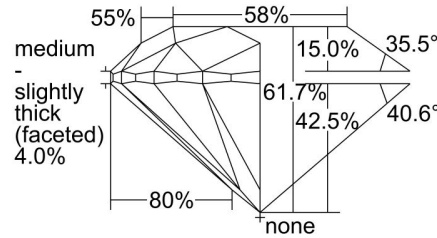

GIA NATURAL DIAMOND GRADING REPORT

January 28, 2022

GIA Report Number 7428140576

Shape and Cutting Style Round Brilliant

Measurements 6.57 - 6.59 x 4.06 mm

GRADING RESULTS

Carat Weight 1.09 carat

Color Grade I

Clarity Grade SI1

Cut Grade Excellent

ADDITIONAL GRADING INFORMATION

Polish Excellent

Symmetry Excellent

Fluorescence Strong Blue

Inscription(s): GIA 7428140576

Comments: Pinpoints are not shown.

PROPORTIONS

Profile to actual proportions

CLARITY CHARACTERISTICS

KEY TO SYMBOLS*

- Crystal
- ◡ Indented Natural

* Red symbols denote internal characteristics (inclusions). Green or black symbols denote external characteristics (blemishes). Diagram is an approximate representation of the diamond, and symbols shown indicate type, position, and approximate size of clarity characteristics. All clarity characteristics may not be shown. Details of finish are not shown.