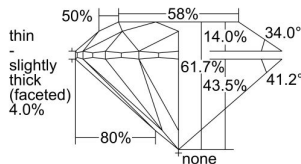

GIA®

FACSIMILE

GIA REPORT 2424837914

Verify this report at GIA.edu

GIA NATURAL DIAMOND DOSSIER®

March 28, 2022
GIA Report Number 2424837914
Shape and Cutting Style ..... Round Brilliant
Measurements ..... 4.37 - 4.40 x 2.70 mm

GRADING RESULTS

Carat Weight ..... 0.32 carat
Color Grade ..... F
Clarity Grade SI2
Cut Grade ..... Excellent

ADDITIONAL GRADING INFORMATION

Polish ..... Excellent
Symmetry ..... Excellent
Fluorescence ..... Medium Blue
Clarity Characteristics ..... Crystal
Inscription(s): GIA 2424837914

PROPORTIONS

Profile to actual proportions

GRADING SCALES

GIA COLOR SCALE	GIA CLARITY SCALE	GIA CUT SCALE	
D	FLAWLESS	EXCELLENT	
E	INTERNALLY FLAWLESS		
F		VVS₁	VERY GOOD
G	VVS₂		
H	VS₁	GOOD	
I	VS₂		
J	SI₁	FAIR	
K	SI₂		
L	I₁	POOR	
M	I₂		
N	I₃		
O			
P			
Q			
R			
S			
T			
U			
V			
W			
X			
Y			
Z