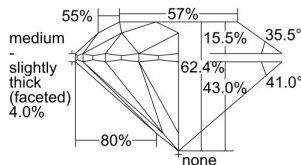

GIA®

FACSIMILE

GIA REPORT 2457381023

Verify this report at GIA.edu

GIA NATURAL DIAMOND DOSSIER®

December 21, 2022
GIA Report Number 2457381023
Shape and Cutting Style ..... Round Brilliant
Measurements ..... 5.42 - 5.44 x 3.39 mm

GRADING RESULTS

Carat Weight ..... 0.62 carat
Color Grade ..... K
Clarity Grade SI2
Cut Grade ..... Excellent

ADDITIONAL GRADING INFORMATION

Polish ..... Excellent
Symmetry ..... Excellent
Fluorescence ..... Medium Blue
Clarity Characteristics ..... Crystal, Cavity
Inscription(s): GIA 2457381023

PROPORTIONS

Profile to actual proportions