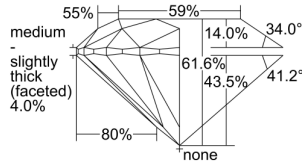

GIA®

FACSIMILE

GIA REPORT 6381133394

Verify this report at GIA.edu

GIA NATURAL DIAMOND DOSSIER®

March 23, 2021
GIA Report Number 6381133394
Shape and Cutting Style ..... Round Brilliant
Measurements ..... 4.71 - 4.74 x 2.91 mm

GRADING RESULTS

Carat Weight ..... 0.40 carat
Color Grade ..... D
Clarity Grade VS2
Cut Grade ..... Excellent

ADDITIONAL GRADING INFORMATION

Polish ..... Very Good
Symmetry ..... Excellent
Fluorescence ..... Strong Blue
Clarity Characteristics ..... Cloud, Crystal
Inscription(s): GIA 6381133394

PROPORTIONS

Profile to actual proportions

GRADING SCALES

GIA COLOR SCALE	GIA CLARITY SCALE	GIA CUT SCALE	
D	FLAWLESS	EXCELLENT	
E	INTERNALLY FLAWLESS		
F		VVS₁	VERY GOOD
G	VVS₂		
H	VS₁	GOOD	
I	VS₂		
J	SI₁	FAIR	
K	SI₂		
L	I₁	POOR	
M			
N			
O	I₂		
P			
Q	I₃		
R			
S			
T			
U			
V			
W			
X			
Y			
Z