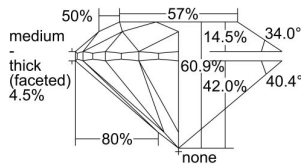

GIA®

FACSIMILE

GIA REPORT 5463513672

Verify this report at GIA.edu

GIA NATURAL DIAMOND DOSSIER®

May 11, 2023
GIA Report Number 5463513672
Shape and Cutting Style ..... Round Brilliant
Measurements ..... 4.30 - 4.33 x 2.63 mm

GRADING RESULTS

Carat Weight ..... 0.30 carat
Color Grade ..... D
Clarity Grade VS1
Cut Grade ..... Very Good

ADDITIONAL GRADING INFORMATION

Polish ..... Excellent
Symmetry ..... Very Good
Fluorescence ..... Strong Blue
Clarity Characteristics ..... Cloud, Feather, Needle
Inscription(s): GIA 5463513672

PROPORTIONS

Profile to actual proportions

GRADING SCALES

GIA COLOR SCALE	GIA CLARITY SCALE	GIA CUT SCALE	
D	FLAWLESS	EXCELLENT	
E	INTERNALLY FLAWLESS		
F		VVS₁	VERY GOOD
G	VVS₂		
H	VS₁	GOOD	
I	VS₂		
J	SI₁	FAIR	
K	SI₂		
L	I₁	POOR	
M			
N			
O	I₂		
P			
Q	I₃		
R			
S			
T			
U			
V			
W			
X			
Y			
Z