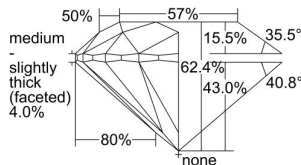

GIA®

FACSIMILE

GIA REPORT 2376925574

Verify this report at GIA.edu

GIA NATURAL DIAMOND DOSSIER®

March 09, 2021
GIA Report Number 2376925574
Shape and Cutting Style ..... Round Brilliant
Measurements ..... 5.63 - 5.67 x 3.53 mm

GRADING RESULTS

Carat Weight ..... 0.70 carat
Color Grade ..... F
Clarity Grade SI2
Cut Grade ..... Excellent

ADDITIONAL GRADING INFORMATION

Polish ..... Excellent
Symmetry ..... Very Good
Fluorescence ..... Strong Blue
Clarity Characteristics ..... Crystal
Inscription(s): GIA 2376925574

PROPORTIONS

Profile to actual proportions

GRADING SCALES

GIA COLOR SCALE	GIA CLARITY SCALE	GIA CUT SCALE	
D	FLAWLESS	EXCELLENT	
E	INTERNALLY FLAWLESS		
F		VVS₁	VERY GOOD
G	VVS₂		
H	VS₁	GOOD	
I	VS₂		
J	SI₁	FAIR	
K	SI₂		
L	I₁	POOR	
M	I₂		
N	I₃		
O			
P			
Q			
R			
S			
T			
U			
V			
W			
X			
Y			
Z