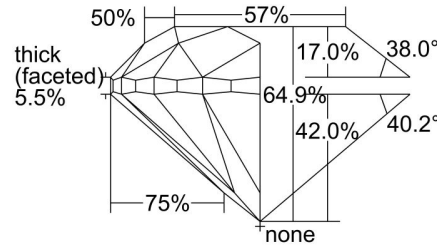

GIA NATURAL DIAMOND GRADING REPORT

August 23, 2022  
 GIA Report Number ..... 7441382722  
 Shape and Cutting Style ..... Round Brilliant  
 Measurements ..... 6.18 - 6.22 x 4.02 mm

GRADING RESULTS

Carat Weight ..... 1.00 carat  
 Color Grade ..... D  
 Clarity Grade ..... SI1  
 Cut Grade ..... Very Good

PROPORTIONS

Profile to actual proportions

CLARITY CHARACTERISTICS

KEY TO SYMBOLS\*

-  Feather
-  Crystal
-  Cavity
-  Cloud
-  Indented Natural
-  Natural

\* Red symbols denote internal characteristics (inclusions). Green or black symbols denote external characteristics (blemishes). Diagram is an approximate representation of the diamond, and symbols shown indicate type, position, and approximate size of clarity characteristics. All clarity characteristics may not be shown. Details of finish are not shown.