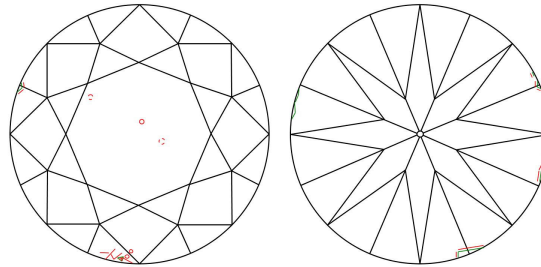

GIA NATURAL DIAMOND GRADING REPORT

August 23, 2022  
 GIA Report Number ..... 7441382722  
 Shape and Cutting Style ..... Round Brilliant  
 Measurements ..... 6.18 - 6.22 x 4.02 mm

GRADING RESULTS

Carat Weight ..... 1.00 carat  
 Color Grade ..... D  
 Clarity Grade ..... SI1  
 Cut Grade ..... Very Good

PROPORTIONS

Profile to actual proportions

CLARITY CHARACTERISTICS

KEY TO SYMBOLS\*

-  Feather
-  Crystal
-  Cavity
-  Cloud
-  Indented Natural
-  Natural

\* Red symbols denote internal characteristics (inclusions). Green or black symbols denote external characteristics (blemishes). Diagram is an approximate representation of the diamond, and symbols shown indicate type, position, and approximate size of clarity characteristics. All clarity characteristics may not be shown. Details of finish are not shown.