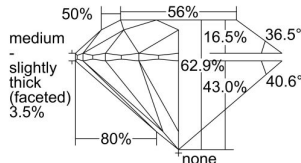

GIA®

FACSIMILE

GIA REPORT 2456843869

Verify this report at GIA.edu

GIA NATURAL DIAMOND DOSSIER®

February 16, 2023
GIA Report Number **2456843869**
Shape and Cutting Style ..... **Round Brilliant**
Measurements ..... **5.97 - 6.02 x 3.77 mm**

GRADING RESULTS

Carat Weight ..... **0.84 carat**
Color Grade ..... **G**
Clarity Grade **S12**
Cut Grade ..... **Excellent**

ADDITIONAL GRADING INFORMATION

Polish ..... **Excellent**
Symmetry ..... **Excellent**
Fluorescence ..... **Strong Blue**
Clarity Characteristics ..... **Cloud**
Inscription(s): **GIA 2456843869**

PROPORTIONS

Profile to actual proportions

GRADING SCALES

GIA COLOR SCALE

COLORLESS	D
	E
	F
	G
	H
	I
	J
NEAR COLORLESS	K
	L
	M
Faint	N
	O
	P
	R
	S
	T
	U
	V
	W
	X
	Y
Light	Z

GIA CLARITY SCALE

FLAWLESS	VERY VERY SLIGHTLY INCLUDED	VVS₁	VVS₂	VS₁	VS₂	S1₁	S1₂	I₁	I₂	I₃	
											INTERNAL FLAWLESS

GIA CUT SCALE

EXCELLENT
VERY GOOD
GOOD
FAIR
POOR