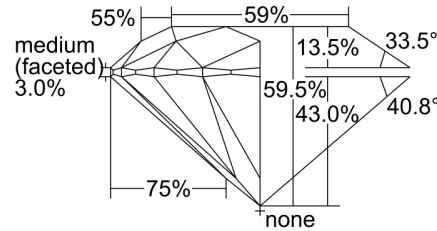

GIA DIAMOND GRADING REPORT

 April 06, 2017
 GIA Report Number 2256440874
 Shape and Cutting Style Round Brilliant
 Measurements 6.50 - 6.54 x 3.88 mm

GRADING RESULTS

 Carat Weight 1.00 carat
 Color Grade D
 Clarity Grade I1
 Cut Grade Excellent

ADDITIONAL GRADING INFORMATION

 Polish Excellent
 Symmetry Excellent
 Fluorescence Strong Blue
 Inscription(s): GIA 2256440874

PROPORTIONS

Profile to actual proportions

CLARITY CHARACTERISTICS

KEY TO SYMBOLS*

- Crystal

* Red symbols denote internal characteristics (inclusions). Green or black symbols denote external characteristics (blemishes). Diagram is an approximate representation of the diamond, and symbols shown indicate type, position, and approximate size of clarity characteristics. All clarity characteristics may not be shown. Details of finish are not shown.