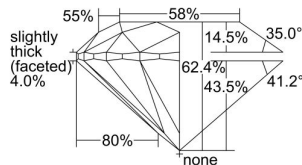

GIA®

FACSIMILE

GIA REPORT

1419794645

Verify this report at GIA.edu

GIA NATURAL DIAMOND DOSSIER®

January 06, 2022
GIA Report Number 1419794645
Shape and Cutting Style ..... Round Brilliant
Measurements ..... 5.03 - 5.06 x 3.15 mm

GRADING RESULTS

Carat Weight ..... 0.50 carat
Color Grade ..... F
Clarity Grade VS2
Cut Grade ..... Excellent

ADDITIONAL GRADING INFORMATION

Polish ..... Excellent
Symmetry ..... Excellent
Fluorescence ..... Medium Blue
Clarity Characteristics ..... Crystal
Inscription(s): GIA 1419794645

PROPORTIONS

Profile to actual proportions

GRADING SCALES

GIA COLOR SCALE	GIA CLARITY SCALE	GIA CUT SCALE	
D	FLAWLESS	EXCELLENT	
E	INTERNALLY FLAWLESS		
F		VVS₁	VERY GOOD
G	VVS₂		
H	VS₁	GOOD	
I	VS₂		
J	SI₁	FAIR	
K	SI₂		
L	I₁	POOR	
M	I₂		
N	I₃		
O			
P			
Q			
R			
S			
T			
U			
V			
W			
X			
Y			
Z