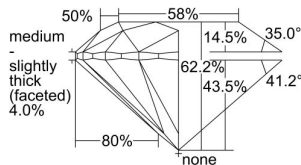

GIA®

FACSIMILE

GIA REPORT 5366677847

Verify this report at GIA.edu

GIA NATURAL DIAMOND DOSSIER®

November 18, 2020
GIA Report Number 5366677847
Shape and Cutting Style ..... Round Brilliant
Measurements ..... 5.95 - 5.98 x 3.71 mm

GRADING RESULTS

Carat Weight ..... 0.81 carat
Color Grade ..... G
Clarity Grade VS1
Cut Grade ..... Excellent

ADDITIONAL GRADING INFORMATION

Polish ..... Excellent
Symmetry ..... Excellent
Fluorescence ..... Medium Blue
Clarity Characteristics ..... Crystal, Feather
Inscription(s): GIA 5366677847

PROPORTIONS

Profile to actual proportions

GRADING SCALES

GIA COLOR SCALE	GIA CLARITY SCALE	GIA CUT SCALE	
D	FLAWLESS	EXCELLENT	
E	INTERNALLY FLAWLESS		
F		VVS₁	VERY GOOD
G	VVS₂		
H	VS₁	GOOD	
I	VS₂		
J	SI₁	FAIR	
K	SI₂		
L	I₁	POOR	
M			
N			
O	I₂		
P			
Q	I₃		
R			
S			
T			
U			
V			
W			
X			
Y			
Z