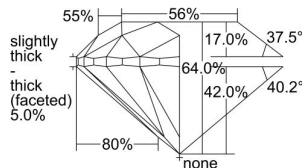

GIA®

FACSIMILE

GIA REPORT 1385084379

Verify this report at GIA.edu

GIA NATURAL DIAMOND DOSSIER®

March 23, 2021
GIA Report Number 1385084379
Shape and Cutting Style ..... Round Brilliant
Measurements ..... 4.99 - 5.03 x 3.21 mm

GRADING RESULTS

Carat Weight ..... 0.51 carat
Color Grade ..... J
Clarity Grade S11
Cut Grade ..... Very Good

ADDITIONAL GRADING INFORMATION

Polish ..... Excellent
Symmetry ..... Excellent
Fluorescence ..... Medium Blue
Clarity Characteristics ..... Crystal
Inscription(s): GIA 1385084379

PROPORTIONS

Profile to actual proportions

GRADING SCALES

GIA COLOR SCALE

COLORESS	D
	E
	F
	G
	H
	I
	J
NEAR COLORESS	K
	L
FAIN	M
	N
	O
	P
VERY LIGHT	Q
	R
	S
	T
	U
	V
LIGHT	W
	X
	Y
	Z

GIA CLARITY SCALE

FLAWLESS	VERY VERY SLIGHTLY INCLUDED	VVS₁	
			VVS₂
INTERNALLY FLAWLESS	VERY SLIGHTLY INCLUDED	VS₁	
		VS₂	
SLIGHTLY INCLUDED	INCLUDED	S1₁	
		S1₂	
I₁	I₂	I₃	

GIA CUT SCALE

EXCELLENT
VERY GOOD
GOOD
FAIR
POOR