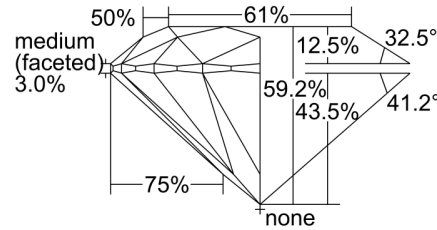

GIA REPORT
6445896303

Verify this report at GIA.edu

FACSIMILE

This is a digital representation of the original GIA Report. This representation might not be accepted in lieu of the original GIA Report in certain circumstances. The original GIA Report includes certain security features which are not reproducible on this facsimile.

GIA NATURAL DIAMOND GRADING REPORT

October 06, 2022
GIA Report Number 6445896303
Shape and Cutting Style ..... Round Brilliant
Measurements ..... 6.52 - 6.57 x 3.87 mm

GRADING RESULTS

Carat Weight ..... 1.00 carat
Color Grade ..... F
Clarity Grade VVS2
Cut Grade ..... Excellent

ADDITIONAL GRADING INFORMATION

Polish ..... Excellent
Symmetry ..... Excellent
Fluorescence ..... Strong Blue
Inscription(s): GIA 6445896303

PROPORTIONS

Profile to actual proportions