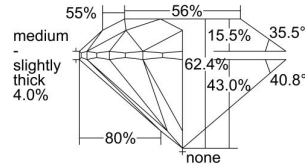

GIA®

FACSIMILE

GIA REPORT 6332589522

Verify this report at GIA.edu

GIA NATURAL DIAMOND DOSSIER®

August 29, 2019
GIA Report Number 6332589522
Shape and Cutting Style ..... Round Brilliant
Measurements ..... 4.73 - 4.75 x 2.96 mm

GRADING RESULTS

Carat Weight ..... 0.41 carat
Color Grade ..... M
Clarity Grade VS2
Cut Grade ..... Excellent

ADDITIONAL GRADING INFORMATION

Polish ..... Excellent
Symmetry ..... Excellent
Fluorescence ..... Strong Blue
Clarity Characteristics ..... Crystal
Inscription(s): GIA 6332589522

PROPORTIONS

Profile to actual proportions

GRADING SCALES

GIA COLOR SCALE	GIA CLARITY SCALE	GIA CUT SCALE	
D	FLAWLESS	EXCELLENT	
E	INTERNALLY FLAWLESS		
F		VVS₁	VERY GOOD
G	VVS₂		
H	VS₁	GOOD	
I	VS₂		
J	SI₁	FAIR	
K	SI₂		
L	I₁	POOR	
M	I₂		
N	I₃		
O			
P			
Q			
R			
S			
T			
U			
V			
W			
X			
Y			
Z