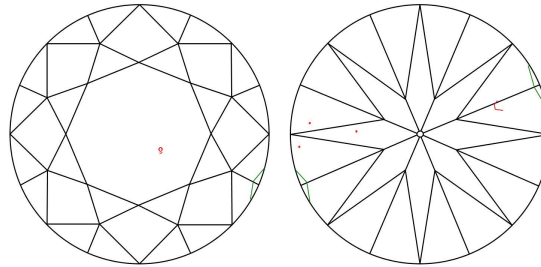

Profile to actual proportions

CLARITY CHARACTERISTICS

KEY TO SYMBOLS\*

- Crystal
- △ Natural
- ~ Feather
- Pinpoint
- ☉ Cloud

\* Red symbols denote internal characteristics (inclusions). Green or black symbols denote external characteristics (blemishes). Diagram is an approximate representation of the diamond, and symbols shown indicate type, position, and approximate size of clarity characteristics. All clarity characteristics may not be shown. Details of finish are not shown.