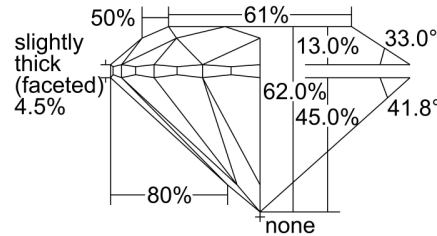

GIA NATURAL DIAMOND GRADING REPORT

August 26, 2022  
 GIA Report Number ..... 6441437654  
 Shape and Cutting Style ..... Round Brilliant  
 Measurements ..... 8.02 - 8.08 x 4.99 mm

GRADING RESULTS

Carat Weight ..... 2.00 carat  
 Color Grade ..... J  
 Clarity Grade ..... VS1  
 Cut Grade ..... Excellent

Profile to actual proportions

CLARITY CHARACTERISTICS

KEY TO SYMBOLS\*

- Crystal
- △ Natural
- ~ Feather
- Pinpoint
- ☉ Cloud

\* Red symbols denote internal characteristics (inclusions). Green or black symbols denote external characteristics (blemishes). Diagram is an approximate representation of the diamond, and symbols shown indicate type, position, and approximate size of clarity characteristics. All clarity characteristics may not be shown. Details of finish are not shown.