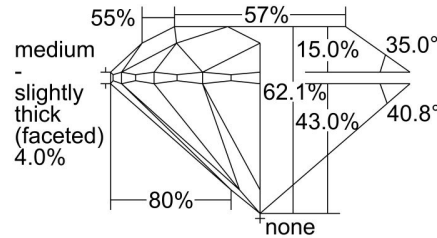

#### GRADING RESULTS

Carat Weight ..... 1.23 carat

Color Grade ..... G

Clarity Grade ..... SI2

Cut Grade ..... Excellent

#### PROPORTIONS

Profile to actual proportions