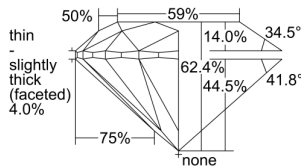

GIA®

FACSIMILE

GIA REPORT 6451202640

Verify this report at GIA.edu

GIA NATURAL DIAMOND DOSSIER®

November 14, 2022
GIA Report Number 6451202640
Shape and Cutting Style ..... Round Brilliant
Measurements ..... 4.68 - 4.70 x 2.93 mm

GRADING RESULTS

Carat Weight ..... 0.40 carat
Color Grade ..... J
Clarity Grade VS2
Cut Grade ..... Excellent

ADDITIONAL GRADING INFORMATION

Polish ..... Excellent
Symmetry ..... Excellent
Fluorescence ..... Strong Blue
Clarity Characteristics ..... Crystal
Inscription(s): GIA 6451202640

PROPORTIONS

Profile to actual proportions

GRADING SCALES

GIA COLOR SCALE	GIA CLARITY SCALE	GIA CUT SCALE	
D	FLAWLESS	EXCELLENT	
E	INTERNALLY FLAWLESS		
F		VVS₁	VERY GOOD
G	VVS₂		
H	VS₁	GOOD	
I	VS₂		
J	SI₁	FAIR	
K	SI₂		
L	I₁	POOR	
M	I₂		
N	I₃		
O			
P			
Q			
R			
S			
T			
U			
V			
W			
X			
Y			
Z