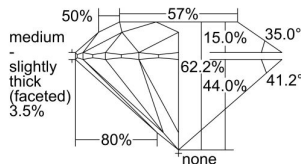

GIA®

FACSIMILE

GIA REPORT 2226169819

Verify this report at gia.edu

GIA DIAMOND DOSSIER®

March 22, 2016
GIA Report Number 2226169819
Shape and Cutting Style ..... Round Brilliant
Measurements ..... 4.46 - 4.48 x 2.78 mm

GRADING RESULTS

Carat Weight ..... 0.34 carat
Color Grade ..... M
Clarity Grade VS2
Cut Grade ..... Excellent

ADDITIONAL GRADING INFORMATION

Polish ..... Excellent
Symmetry ..... Excellent
Fluorescence ..... Strong Blue
Clarity Characteristics ..... Feather
Inscription(s): GIA 2226169819

PROPORTIONS

Profile to actual proportions

GRADING SCALES

GIA COLOR SCALE	GIA CLARITY SCALE	GIA CUT SCALE	
D	FLAWLESS	EXCELLENT	
E	INTERNALLY FLAWLESS		
F		VVS₁	VERY GOOD
G	VVS₂		
H	VS₁	GOOD	
I	VS₂		
J	SI₁	FAIR	
K	SI₂		
L	I₁	POOR	
M	I₂		
N	I₃		
O			
P			
Q			
R			
S			
T			
U			
V			
W			
X			
Y			
Z