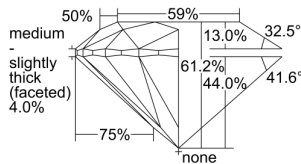

GIA®

FACSIMILE

GIA REPORT 5446979547

Verify this report at GIA.edu

GIA NATURAL DIAMOND DOSSIER®

November 25, 2022
GIA Report Number 5446979547
Shape and Cutting Style ..... Round Brilliant
Measurements ..... 4.35 - 4.36 x 2.67 mm

GRADING RESULTS

Carat Weight ..... 0.30 carat
Color Grade ..... F
Clarity Grade VS2
Cut Grade ..... Excellent

ADDITIONAL GRADING INFORMATION

Polish ..... Excellent
Symmetry ..... Excellent
Fluorescence ..... Medium Blue
Clarity Characteristics ..... Feather
Inscription(s): GIA 5446979547

PROPORTIONS

Profile to actual proportions

GRADING SCALES

GIA COLOR SCALE	GIA CLARITY SCALE	GIA CUT SCALE	
D	FLAWLESS	EXCELLENT	
E	INTERNALLY FLAWLESS		
F		VVS₁	VERY GOOD
G	VVS₂		
H	VS₁	GOOD	
I	VS₂		
J	SI₁	FAIR	
K	SI₂		
L	I₁	POOR	
M	I₂		
N	I₃		
O			
P			
Q			
R			
S			
T			
U			
V			
W			
X			
Y			
Z