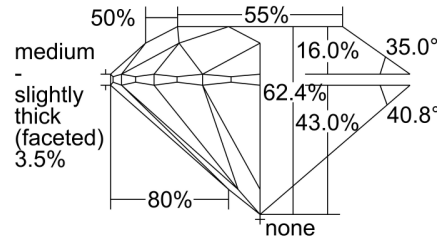

**GIA DIAMOND GRADING REPORT**

 April 27, 2016  
 GIA Report Number ..... 6222492193  
 Shape and Cutting Style ..... Round Brilliant  
 Measurements ..... 6.38 - 6.40 x 3.99 mm

**GRADING RESULTS**

 Carat Weight ..... 1.00 carat  
 Color Grade ..... I  
 Clarity Grade ..... SI1  
 Cut Grade ..... Excellent

**PROPORTIONS**

Profile to actual proportions

**CLARITY CHARACTERISTICS**

**KEY TO SYMBOLS\***

-  Cloud
-  Crystal
-  Needle
-  Natural

\* Red symbols denote internal characteristics (inclusions). Green or black symbols denote external characteristics (blemishes). Diagram is an approximate representation of the diamond, and symbols shown indicate type, position, and approximate size of clarity characteristics. All clarity characteristics may not be shown. Details of finish are not shown.