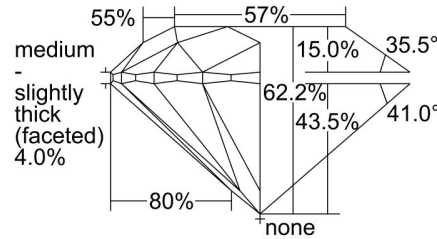

GIA NATURAL DIAMOND ORIGIN REPORT

November 30, 2021

GIA Report Number 6412425876

Shape and Cutting Style ..... Round Brilliant

Measurements ..... 7.53 - 7.55 x 4.70 mm

GRADING RESULTS

Carat Weight ..... 1.65 carat

Color Grade ..... G

Clarity Grade SI1

Cut Grade ..... Excellent

ADDITIONAL GRADING INFORMATION

Polish ..... Very Good

Symmetry ..... Excellent

Fluorescence ..... Medium Blue

Inscription(s): GIA 6412425876

Comments: Additional twinning wisps, pinpoints and surface graining are not shown.

ORIGIN RESULTS

Country of Origin $\diamond$ This diamond producer aggregates its rough from: Botswana, Namibia, Canada, and South Africa

PROPORTIONS

Profile to actual proportions