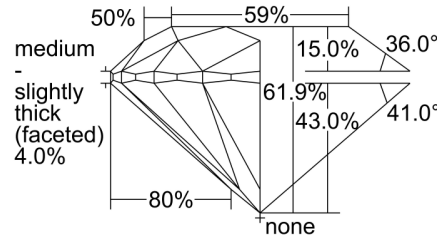

GIA NATURAL DIAMOND GRADING REPORT

September 22, 2022

GIA Report Number 6442745578

Shape and Cutting Style Round Brilliant

Measurements 6.65 - 6.67 x 4.13 mm

GRADING RESULTS

Carat Weight 1.14 carat

Color Grade I

Clarity Grade VS1

Cut Grade Excellent

ADDITIONAL GRADING INFORMATION

Polish Excellent

Symmetry Excellent

Fluorescence Medium Blue

Inscription(s): GIA 6442745578

Comments: Clouds are not shown.

PROPORTIONS

Profile to actual proportions

CLARITY CHARACTERISTICS

KEY TO SYMBOLS*

- Crystal
- Pinpoint

* Red symbols denote internal characteristics (inclusions). Green or black symbols denote external characteristics (blemishes). Diagram is an approximate representation of the diamond, and symbols shown indicate type, position, and approximate size of clarity characteristics. All clarity characteristics may not be shown. Details of finish are not shown.