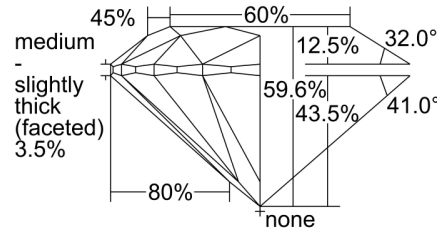

GIA NATURAL DIAMOND GRADING REPORT

August 15, 2022  
 GIA Report Number ..... 6445361950  
 Shape and Cutting Style ..... Round Brilliant  
 Measurements ..... 6.60 - 6.62 x 3.94 mm

GRADING RESULTS

Carat Weight ..... 1.04 carat  
 Color Grade ..... I  
 Clarity Grade ..... SI1  
 Cut Grade ..... Excellent

PROPORTIONS

Profile to actual proportions

CLARITY CHARACTERISTICS

KEY TO SYMBOLS\*

-  Feather
-  Cloud
-  Crystal
-  Needle
-  Indented Natural

\* Red symbols denote internal characteristics (inclusions). Green or black symbols denote external characteristics (blemishes). Diagram is an approximate representation of the diamond, and symbols shown indicate type, position, and approximate size of clarity characteristics. All clarity characteristics may not be shown. Details of finish are not shown.