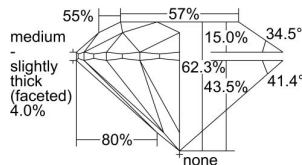

GIA®

FACSIMILE

GIA REPORT

7468513606

Verify this report at GIA.edu

GIA NATURAL DIAMOND DOSSIER®

May 11, 2023
GIA Report Number **7468513606**
Shape and Cutting Style ..... **Round Brilliant**
Measurements ..... **4.28 - 4.30 x 2.67 mm**

GRADING RESULTS

Carat Weight ..... **0.30 carat**
Color Grade ..... **D**
Clarity Grade **VS2**
Cut Grade ..... **Excellent**

ADDITIONAL GRADING INFORMATION

Polish ..... **Excellent**
Symmetry ..... **Excellent**
Fluorescence ..... **Strong Blue**
Clarity Characteristics..... **Crystal, Feather, Cavity**
Inscription(s): **GIA 7468513606**

PROPORTIONS

Profile to actual proportions

GRADING SCALES

GIA COLOR SCALE	GIA CLARITY SCALE	GIA CUT SCALE	
D	FLAWLESS	EXCELLENT	
E	INTERNALLY FLAWLESS		
F		VVS₁	VERY GOOD
G	VVS₂		
H	VS₁	GOOD	
I	VS₂		
J	SI₁	FAIR	
K	SI₂		
L	I₁	POOR	
M	I₂		
N	I₃		
O			
P			
Q			
R			
S			
T			
U			
V			
W			
X			
Y			
Z