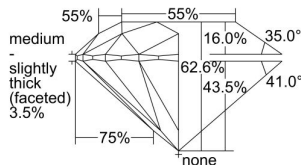

GIA®

FACSIMILE

GIA REPORT 2354448341

Verify this report at GIA.edu

GIA NATURAL DIAMOND DOSSIER®

June 23, 2020
GIA Report Number 2354448341
Shape and Cutting Style ..... Round Brilliant
Measurements ..... 5.14 - 5.17 x 3.23 mm

GRADING RESULTS

Carat Weight ..... 0.52 carat
Color Grade ..... H
Clarity Grade SI2
Cut Grade ..... Excellent

ADDITIONAL GRADING INFORMATION

Polish ..... Excellent
Symmetry ..... Excellent
Fluorescence ..... Faint
Clarity Characteristics ..... Cloud
Inscription(s): GIA 2354448341

PROPORTIONS

Profile to actual proportions