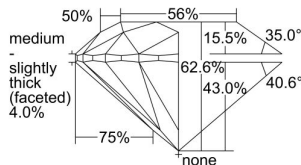

GIA®

FACSIMILE

GIA REPORT 7292839592

Verify this report at GIA.edu

GIA NATURAL DIAMOND DOSSIER®

July 19, 2018
GIA Report Number **7292839592**
Shape and Cutting Style ..... **Round Brilliant**
Measurements ..... **5.81 - 5.82 x 3.64 mm**

GRADING RESULTS

Carat Weight ..... **0.76 carat**
Color Grade ..... **G**
Clarity Grade **S12**
Cut Grade ..... **Excellent**

ADDITIONAL GRADING INFORMATION

Polish ..... **Excellent**
Symmetry ..... **Excellent**
Fluorescence ..... **None**
Clarity Characteristics..... **Cloud, Crystal**
Inscription(s): **GIA 7292839592**

PROPORTIONS

Profile to actual proportions