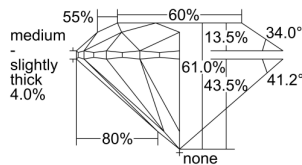

GIA®

FACSIMILE

GIA REPORT

7288081444

Verify this report at GIA.edu

GIA NATURAL DIAMOND DOSSIER®

February 06, 2018

GIA Report Number 7288081444

Shape and Cutting Style ..... Round Brilliant

Measurements ..... 5.40 - 5.42 x 3.30 mm

GRADING RESULTS

Carat Weight ..... 0.59 carat

Color Grade L

Clarity Grade SI2

Cut Grade ..... Excellent

ADDITIONAL GRADING INFORMATION

Polish ..... Excellent

Symmetry ..... Excellent

Fluorescence ..... Faint

Clarity Characteristics ..... Crystal

Inscription(s): GIA 7288081444

PROPORTIONS

Profile to actual proportions

GRADING SCALES

GIA
COLOR
SCALE

COLORLESS	D
	E
	F
	G
	H
	I
	J
NEAR COLORLESS	K
	L
FAIN	M
	N
	O
	P
VERY LIGHT	Q
	R
	S
	T
	U
	V
	W
	X
	Y
LIGHT	Z

GIA
CLARITY
SCALE

FLAWLESS	INTERNAL FLAWLESS	
VVS₁	VVS₂	
VS₁	VS₂	
SI₁	SI₂	
I₁	I₂	
I₃		

GIA
CUT
SCALE

EXCELLENT
VERY GOOD
GOOD
FAIR
POOR