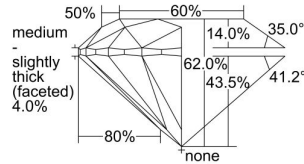

GIA®

FACSIMILE

GIA REPORT 2296585944

Verify this report at GIA.edu

GIA NATURAL DIAMOND DOSSIER®

June 25, 2018
GIA Report Number 2296585944
Shape and Cutting Style ..... Round Brilliant
Measurements ..... 5.30 - 5.32 x 3.29 mm

GRADING RESULTS

Carat Weight ..... 0.57 carat
Color Grade ..... J
Clarity Grade SI2
Cut Grade ..... Excellent

ADDITIONAL GRADING INFORMATION

Polish ..... Excellent
Symmetry ..... Excellent
Fluorescence ..... Faint
Clarity Characteristics ..... Crystal
Inscription(s): GIA 2296585944

PROPORTIONS

Profile to actual proportions

GRADING SCALES

GIA COLOR SCALE	GIA CLARITY SCALE	GIA CUT SCALE	
D	FLAWLESS	EXCELLENT	
E	INTERNALLY FLAWLESS		
F		VVS₁	VERY GOOD
G	VVS₂		
H	VS₁	GOOD	
I	VS₂		
J	SI₁	FAIR	
K	SI₂		
L	I₁	POOR	
M	I₂		
N	I₃		
O			
P			
Q			
R			
S			
T			
U			
V			
W			
X			
Y			
Z