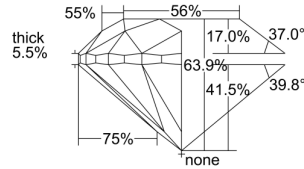

GIA®

FACSIMILE

GIA REPORT 1297009424

Verify this report at GIA.edu

GIA NATURAL DIAMOND DOSSIER®

May 09, 2018
GIA Report Number 1297009424
Shape and Cutting Style ..... Round Brilliant
Measurements ..... 5.53 - 5.55 x 3.54 mm

GRADING RESULTS

Carat Weight ..... 0.70 carat
Color Grade ..... E
Clarity Grade VVS2
Cut Grade ..... Very Good

ADDITIONAL GRADING INFORMATION

Polish ..... Excellent
Symmetry ..... Very Good
Fluorescence ..... Medium Blue
Clarity Characteristics..... Needle, Pinpoint
Inscription(s): GIA 1297009424

PROPORTIONS

Profile to actual proportions

GRADING SCALES

GIA COLOR SCALE	GIA CLARITY SCALE	GIA CUT SCALE	
D	FLAWLESS	EXCELLENT	
E	INTERNALLY FLAWLESS		
F		VVS₁	VERY GOOD
G	VVS₂		
H	VS₁	GOOD	
I	VS₂		
J	SI₁	FAIR	
K	SI₂		
L	I₁	POOR	
M			
N			
O	I₂		
P			
Q			
R	I₃		
S			
T			
U			
V			
W			
X			
Y			
Z