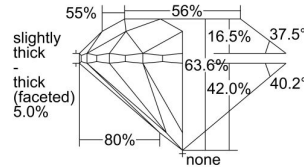

GIA®

FACSIMILE

GIA REPORT 5313519594

Verify this report at GIA.edu

GIA NATURAL DIAMOND DOSSIER®

January 09, 2019
GIA Report Number 5313519594
Shape and Cutting Style ..... Round Brilliant
Measurements ..... 5.58 - 5.62 x 3.56 mm

GRADING RESULTS

Carat Weight ..... 0.71 carat
Color Grade ..... D
Clarity Grade S11
Cut Grade ..... Very Good

ADDITIONAL GRADING INFORMATION

Polish ..... Excellent
Symmetry ..... Very Good
Fluorescence ..... Strong Blue
Clarity Characteristics ..... Crystal
Inscription(s): GIA 5313519594

PROPORTIONS

Profile to actual proportions

GRADING SCALES

GIA COLOR SCALE	GIA CLARITY SCALE	GIA CUT SCALE
D	FLAWLESS	EXCELLENT
E	INTERNALLY FLAWLESS	
F	VVS₁	VERY GOOD
G		
H	VS₁	GOOD
I		
J	VS₂	FAIR
K		
L	SI₁	POOR
M		
N	I₁	
O		
P	I₂	
R		
S	I₃	
T		
U		
V		
W		
X		
Y		
Z