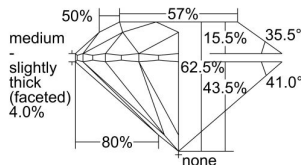

GIA®

FACSIMILE

GIA REPORT 7468222332

Verify this report at GIA.edu

GIA NATURAL DIAMOND DOSSIER®

April 04, 2023
GIA Report Number **7468222332**
Shape and Cutting Style ..... **Round Brilliant**
Measurements ..... **5.70 - 5.72 x 3.57 mm**

GRADING RESULTS

Carat Weight ..... **0.72 carat**
Color Grade ..... **E**
Clarity Grade **VS1**
Cut Grade ..... **Excellent**

ADDITIONAL GRADING INFORMATION

Polish ..... **Excellent**
Symmetry ..... **Excellent**
Fluorescence ..... **Faint**
Clarity Characteristics..... **Crystal, Needle, Cloud, Pinpoint**
Inscription(s): **GIA 7468222332**

PROPORTIONS

Profile to actual proportions

GRADING SCALES

GIA COLOR SCALE

COLORLESS	D
	E
	F
	G
	H
	I
	J
NEAR COLORLESS	K
	L
FAIN	M
	N
	O
	P
VERY LIGHT	Q
	R
	S
	T
	U
	V
	W
	X
	Y
LIGHT	Z

GIA CLARITY SCALE

FLAWLESS	VERY VERY SLIGHTLY INCLUDED	VS₁	VS₂	VS₁	VS₂	SL₁	SL₂	I₁	I₂	I₃		
											FLAWLESS	INTERNALLY FLAWLESS

GIA CUT SCALE

EXCELLENT
VERY GOOD
GOOD
FAIR
POOR