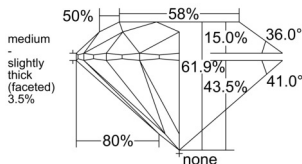

GIA®

FACSIMILE

GIA REPORT 1378732940

Verify this report at GIA.edu

GIA NATURAL DIAMOND DOSSIER®

March 06, 2025
GIA Report Number 1378732940
Shape and Cutting Style ..... Round Brilliant
Measurements ..... 6.17 - 6.21 x 3.83 mm

GRADING RESULTS

Carat Weight ..... 0.90 carat
Color Grade ..... H
Clarity Grade VVS2
Cut Grade ..... Excellent

ADDITIONAL GRADING INFORMATION

Polish ..... Excellent
Symmetry ..... Excellent
Fluorescence ..... Strong Blue
Clarity Characteristics..... Feather, Pinpoint, Surface Graining
Inscription(s): GIA 1378732940

PROPORTIONS

GRADING SCALES

GIA COLOR SCALE

COLORLESS	D
	E
	F
	G
	H
	I
	J
NEAR COLORLESS	K
	L
FAIN	M
	N
	O
	P
	Q
VERY LIGHT	R
	S
	T
	U
	V
	W
	X
	Y
LIGHT	Z

GIA CLARITY SCALE

FLAWLESS	INTERNAL FLAWLESS	
		FLAWLESS
VERY VERY SLIGHTLY INCLUDED	VVS₁	
	VVS₂	
VERY SLIGHTLY INCLUDED	VS₁	
	VS₂	
SLIGHTLY INCLUDED	SI₁	
	SI₂	
INCLUDED	I₁	
	I₂	
	I₃	

GIA CUT SCALE

EXCELLENT
VERY GOOD
GOOD
FAIR
POOR