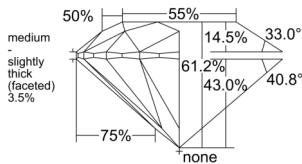

GIA®

FACSIMILE

GIA REPORT 6233525375

Verify this report at GIA.edu

GIA NATURAL DIAMOND DOSSIER®

March 06, 2025
GIA Report Number 6233525375
Shape and Cutting Style ..... Round Brilliant
Measurements ..... 6.23 - 6.26 x 3.82 mm

GRADING RESULTS

Carat Weight ..... 0.90 carat
Color Grade ..... F
Clarity Grade VS2
Cut Grade ..... Excellent

ADDITIONAL GRADING INFORMATION

Polish ..... Excellent
Symmetry ..... Excellent
Fluorescence ..... Faint
Clarity Characteristics ..... Crystal, Cloud
Inscription(s): GIA 6233525375

PROPORTIONS

Profile to actual proportions

GRADING SCALES

GIA COLOR SCALE

COLORESS	D
	E
	F
	G
	H
	I
	J
NEAR COLORESS	K
	L
FAIN	M
	N
	O
	P
	Q
VERY LIGHT	R
	S
	T
	U
	V
	W
	X
	Y
LIGHT	Z

GIA CLARITY SCALE

FLAWLESS	INTERNAL FLAWLESS	
		FLAWLESS
VERY VERY SLIGHTLY INCLUDED	VVS₁	
	VVS₂	
VERY SLIGHTLY INCLUDED	VS₁	
	VS₂	
SLIGHTLY INCLUDED	SI₁	
	SI₂	
INCLUDED	I₁	
	I₂	
	I₃	

GIA CUT SCALE

EXCELLENT	
	VERY GOOD
GOOD	
FAIR	
POOR