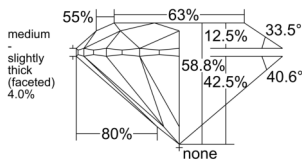

GIA®

FACSIMILE

GIA REPORT 2233525342

Verify this report at gia.edu

GIA NATURAL DIAMOND DOSSIER®

March 06, 2025
GIA Report Number 2233525342
Shape and Cutting Style ..... Round Brilliant
Measurements ..... 6.28 - 6.30 x 3.70 mm

GRADING RESULTS

Carat Weight ..... 0.91 carat
Color Grade ..... F
Clarity Grade S11
Cut Grade ..... Very Good

ADDITIONAL GRADING INFORMATION

Polish ..... Excellent
Symmetry ..... Excellent
Fluorescence ..... None
Clarity Characteristics ..... Crystal, Cloud
Inscription(s): GIA 2233525342

PROPORTIONS

Profile to actual proportions

GRADING SCALES

GIA COLOR SCALE

COLORESS	D
	E
	F
	G
	H
	I
	J
NEAR COLORESS	K
	L
FAIN	M
	N
	O
	P
VERY LIGHT	Q
	R
	S
	T
	U
	V
	W
	X
	Y
LIGHT	Z

GIA CLARITY SCALE

FLAWLESS	VERY VERY SLIGHTLY INCLUDED	VS₁	VS₂	S1₁	S1₂	I₁	I₂	I₃			
									VERY SLIGHTLY INCLUDED	SLIGHTLY INCLUDED	INCLUDED

GIA CUT SCALE

EXCELLENT
VERY GOOD
GOOD
FAIR
POOR