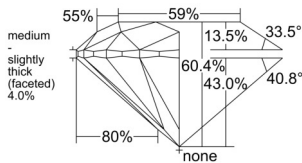

GIA®

FACSIMILE

GIA REPORT 5231525381

Verify this report at GIA.edu

GIA NATURAL DIAMOND DOSSIER®

March 06, 2025
GIA Report Number 5231525381
Shape and Cutting Style ..... Round Brilliant
Measurements ..... 6.22 - 6.26 x 3.77 mm

GRADING RESULTS

Carat Weight ..... 0.91 carat
Color Grade ..... F
Clarity Grade VS2
Cut Grade ..... Excellent

ADDITIONAL GRADING INFORMATION

Polish ..... Excellent
Symmetry ..... Excellent
Fluorescence ..... Faint
Clarity Characteristics ..... Crystal, Cloud
Inscription(s): GIA 5231525381

PROPORTIONS

Profile to actual proportions

GRADING SCALES

GIA COLOR SCALE	GIA CLARITY SCALE	GIA CUT SCALE	
D	FLAWLESS	EXCELLENT	
E	INTERNALLY FLAWLESS		
F		VVS₁	VERY GOOD
G	VVS₂		
H	VS₁	GOOD	
I	VS₂		
J	SI₁	FAIR	
K	SI₂		
L	I₁	POOR	
M	I₂		
N	I₃		
O			
P			
Q			
R			
S			
T			
U			
V			
W			
X			
Y			
Z