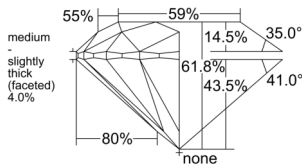

GIA®

FACSIMILE

GIA REPORT 5231474921

Verify this report at GIA.edu

GIA NATURAL DIAMOND DOSSIER®

June 23, 2025
GIA Report Number 5231474921
Shape and Cutting Style ..... Round Brilliant
Measurements ..... 6.14 - 6.18 x 3.81 mm

GRADING RESULTS

Carat Weight ..... 0.90 carat
Color Grade ..... H
Clarity Grade VVS2
Cut Grade ..... Excellent

ADDITIONAL GRADING INFORMATION

Polish ..... Excellent
Symmetry ..... Very Good
Fluorescence ..... None
Clarity Characteristics ..... Cloud, Pinpoint, Needle
Inscription(s): GIA 5231474921

PROPORTIONS

Profile to actual proportions