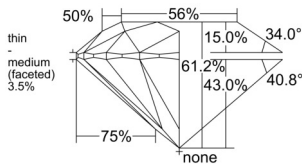

GIA®

FACSIMILE

GIA REPORT 2235499441

Verify this report at GIA.edu

GIA NATURAL DIAMOND DOSSIER®

June 23, 2025
GIA Report Number 2235499441
Shape and Cutting Style ..... Round Brilliant
Measurements ..... 5.12 - 5.14 x 3.14 mm

GRADING RESULTS

Carat Weight ..... 0.50 carat
Color Grade ..... J
Clarity Grade SI2
Cut Grade ..... Excellent

ADDITIONAL GRADING INFORMATION

Polish ..... Excellent
Symmetry ..... Excellent
Fluorescence ..... Faint
Clarity Characteristics ..... Cloud
Inscription(s): GIA 2235499441

PROPORTIONS

Profile to actual proportions

GRADING SCALES

GIA COLOR SCALE

COLORED	D
	E
	F
	G
	H
	I
	J
NEAR COLORLESS	K
	L
	M
	N
	O
	P
	Q
	R
	S
	T
	U
	V
	W
	X
	Y
	Z

GIA CLARITY SCALE

VERY VERY SLIGHTLY INCLUDED	FLAWLESS
	INTERNALLY FLAWLESS
VERY SLIGHTLY INCLUDED	VVS₁
	VVS₂
SLIGHTLY INCLUDED	VS₁
	VS₂
INCLUDED	SI₁
	SI₂
	I₁
	I₂
	I₃

GIA CUT SCALE

EXCELLENT
VERY GOOD
GOOD
FAIR
POOR