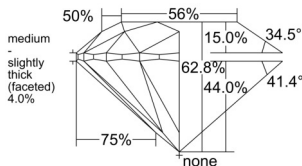

GIA®

FACSIMILE

GIA REPORT 2231499563

Verify this report at GIA.edu

GIA NATURAL DIAMOND DOSSIER®

June 23, 2025
GIA Report Number 2231499563
Shape and Cutting Style ..... Round Brilliant
Measurements ..... 5.13 - 5.16 x 3.23 mm

GRADING RESULTS

Carat Weight ..... 0.52 carat
Color Grade ..... J
Clarity Grade VS2
Cut Grade ..... Excellent

ADDITIONAL GRADING INFORMATION

Polish ..... Excellent
Symmetry ..... Excellent
Fluorescence ..... Faint
Clarity Characteristics ..... Cloud, Crystal
Inscription(s): GIA 2231499563

PROPORTIONS

Profile to actual proportions

GRADING SCALES

GIA COLOR SCALE	GIA CLARITY SCALE	GIA CUT SCALE	
D	FLAWLESS	EXCELLENT	
E	INTERNALLY FLAWLESS		
F		VVS₁	VERY GOOD
G	VVS₂		
H	VS₁	GOOD	
I	VS₂		
J	SI₁	FAIR	
K	SI₂		
L	I₁	POOR	
M	I₂		
N	I₃		
O			
P			
Q			
R			
S			
T			
U			
V			
W			
X			
Y			
Z