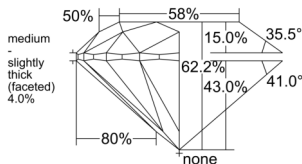

GIA®

FACSIMILE

GIA REPORT 7522053045

Verify this report at GIA.edu

GIA NATURAL DIAMOND DOSSIER®

May 05, 2025
GIA Report Number 7522053045
Shape and Cutting Style ..... Round Brilliant
Measurements ..... 4.80 - 4.82 x 3.00 mm

GRADING RESULTS

Carat Weight ..... 0.43 carat
Color Grade ..... F
Clarity Grade VS2
Cut Grade ..... Excellent

ADDITIONAL GRADING INFORMATION

Polish ..... Excellent
Symmetry ..... Excellent
Fluorescence ..... None
Clarity Characteristics ..... Cloud
Inscription(s): GIA 7522053045

PROPORTIONS

GRADING SCALES

GIA COLOR SCALE	GIA CLARITY SCALE	GIA CUT SCALE	
D	FLAWLESS	EXCELLENT	
E	INTERNALLY FLAWLESS		
F		VVS₁	VERY GOOD
G	VVS₂		
H	VS₁	GOOD	
I	VS₂		
J	SI₁	FAIR	
K	SI₂		
L	I₁	POOR	
M	I₂		
N	I₃		
O			
P			
Q			
R			
S			
T			
U			
V			
W			
X			
Y			
Z